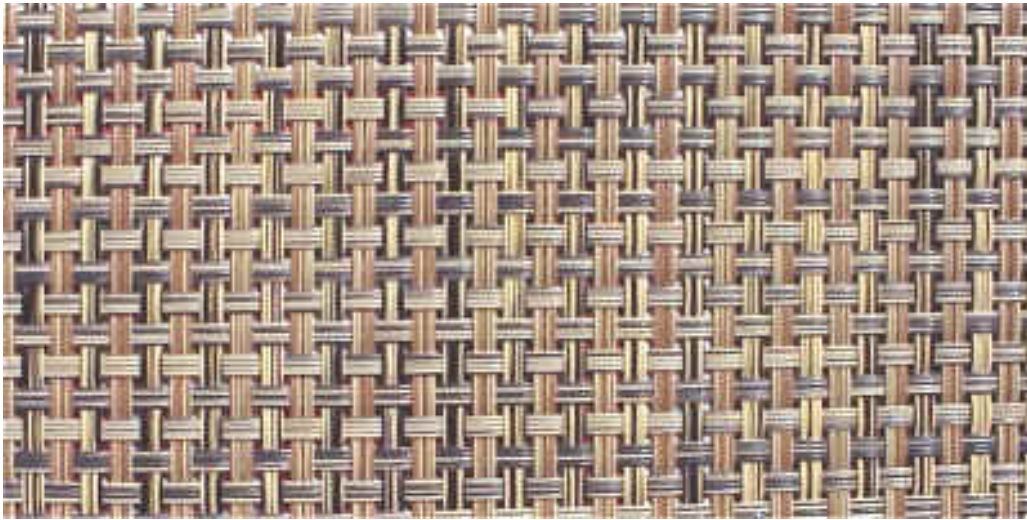

Cane Wicker - Desert